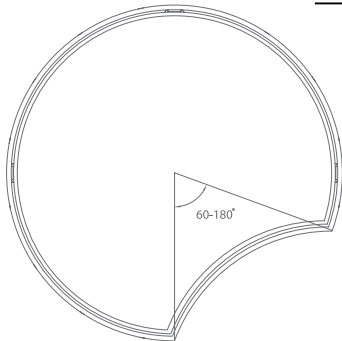

MOON

220V

IP20

LED

RGB

MOON LUMINAIRE WITH A SOFT HIGH-STRENGTH DIFFUSER

An original light fixture MOON is mainly designed to create or illuminate environments requiring a striking piece of design, a keynote that will stand both as a design centrepiece and a high-performance light source.

MOON light fixtures allow combining several lighting pieces into elaborate and fascinating arrangements. Upon request, MOON light fixtures are available with any cut-out size.

LEUCHTE MOON MIT WEICHEM HOCHFESTEM DIFFUSOR

Die originale Leuchte MOON wird als prägendes Element eines Raums eingesetzt. Sie ist sowohl Mittelpunkt der gesamten Raumkomposition als auch eine effiziente Lichtquelle. Mit den Leuchten MOON können ungewöhnliche Beleuchtungskonzepte realisiert werden.