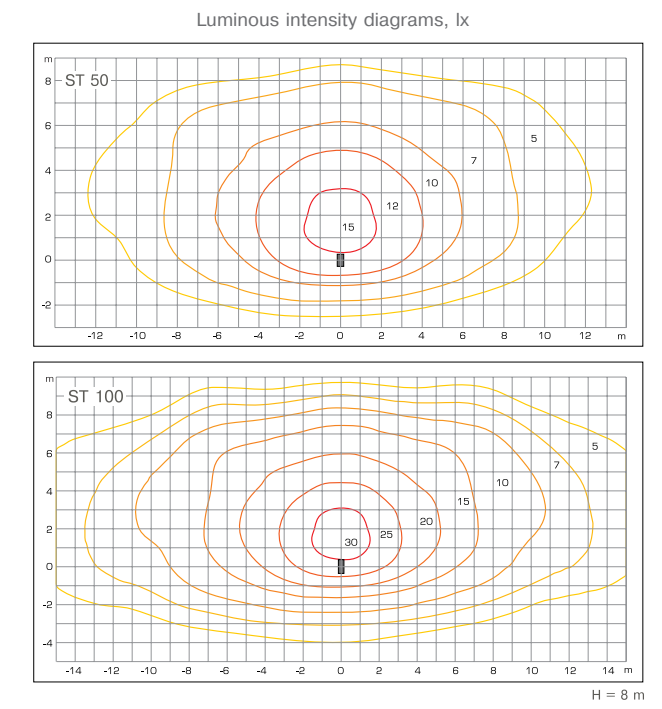

- Light sources:** White LED.
- Ballast:** The power source is included in the scope of supply.
- Body material:** Aluminium alloy.
Mounting options - bollard-type (code T) and console-type (code K).
Protection class - IP67.
Designed for temperatures from -40 to +40.
- Coating:** Polyether powder coating; colour - silver + black moiré metallic or in any colour from the standard colour range.
- Connection:** The max. section of the connected conductors is up to 4 mm².
Electric shock protection class - 1.

Modern Street

Code	Light source	Power, W	Light flux, lm	Weight, kg
ST 50T(K) 3K	24 LED	56	5942	6,3
ST 50T(K) 4K	24 LED	56	5942	6,3
ST 100T(K) 3K	48 LED	112	11883	10
ST 100T(K) 4K	48 LED	112	11883	10

A luminaire order code consists of the product code - the product colour code from the standard colour range, for instance: ST-100K-4K - BLK/MT