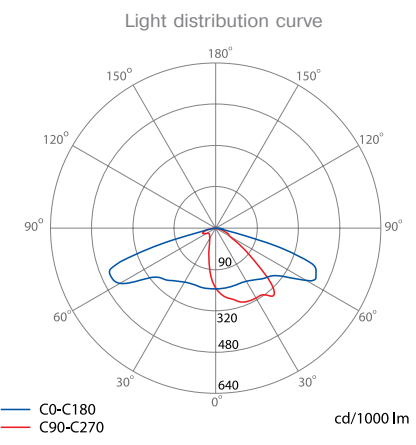

- Light sources:** White LED.
- Ballast:** The power source is included in the scope of supply.
- Body material:** Aluminium alloy.
Mounting options - bollard-type (code T) and console-type (code K).
Protection class - IP67.
Designed for temperatures from -40 to +40.
- Coating:** Polyether powder coating; colour - silver + black moiré metallic or in any colour from the standard colour range.
- Connection:** The max. section of the connected conductors is up to 4 mm².
Electric shock protection class - 1.

Modern Street

Code	Light source	Power, W	Light flux, lm	Weight, kg
ST 50T(K) 3K	24 LED	56	5942	6,3
ST 50T(K) 4K	24 LED	56	5942	6,3
ST 100T(K) 3K	48 LED	112	11883	10
ST 100T(K) 4K	48 LED	112	11883	10

A luminaire order code consists of the product code - the product colour code from the standard colour range, for instance: ST-100K-4K - BLK/MT