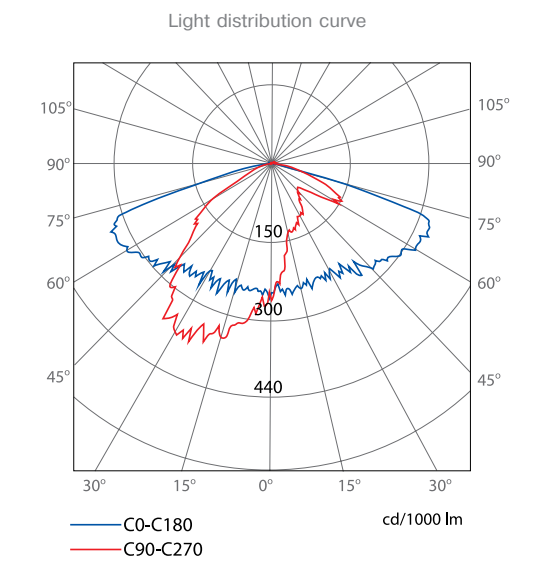

- Light sources:** White LED (3000K, 4000K)
- Ballast:** The power source is included in the scope of supply.
- Design:** Aluminium alloy, ingress protection class - IP 65.
- Dome lamp material:** Transparent PET.
- Coating:** Polyether powder coating in any colour from the standard colour range.
- Connection:** The max. section of the connected conductors is up to 4 mm².
Electric shock protection class - 1.

Modern Nara

| Code | Power, W | Light flux | Weight, kg |
|-----------------|----------|------------|------------|
| NARA 40 3K(4K) | 40 | 4300 | 21 |
| NARA 84 3K(4K) | 84 | 7900 | 21 |
| NARA 112 3K(4K) | 112 | 11817 | 21 |

| Code | Power, W | Light flux | Weight, kg |
|------|----------|------------|------------|
| | | | |

A luminaire order code consists of the product code - the product colour code from the standard colour range, for instance: NARA 84 4K - BLK/MT