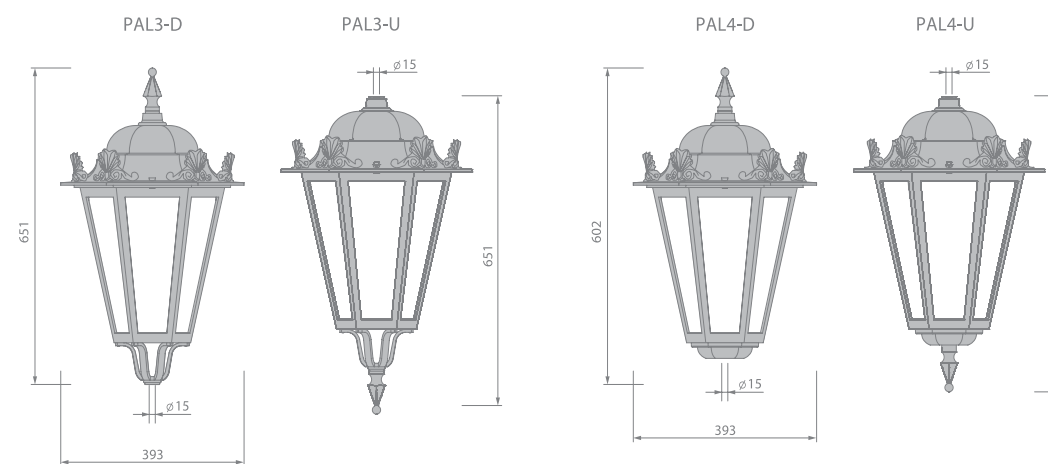

## Classic Palast

**Light sources:** 1. Incandescent lamp  
2. Gas discharge lamp  
3. White LED.

**Ballast:** The ballast or power source are included

**Design:** Aluminium alloy  
Mounting: UP - top (code - U),  
DOWN - bottom (code D), done using  
installation (mounting) kits MK I  
(bore  $\varnothing 60$ , ordered separately).  
Protection class - IP 23 (PAL1, PAL3),  
IP 54 (PAL2, PAL4)

**Dome lamp material:** T - transparent silicate glass,  
O(PC) - opal polycarbonate,  
T(PC) - transparent polycarbonate

**Coating:** Powder coating in any colour from the  
standard colour range

**Connection:** The max section of the connected  
conductors is up to 4 mm<sup>2</sup>.  
Electric shock protection class - 1

A luminaire order code consists of the product code - dome lamp material - the product colour code - MK from the standard colour range, for instance: ORN-D-100N-T(PC) - S/Antic - I