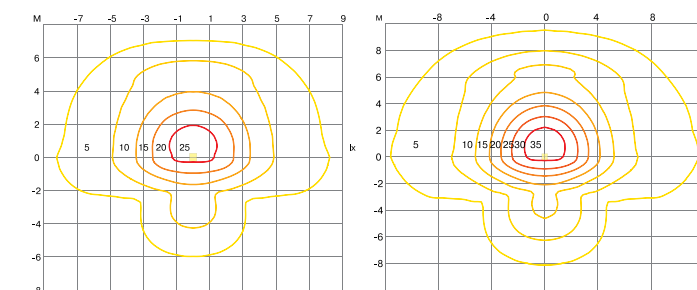

Possible as bollard-type, and console-mounted (rotary attachment system)

- Light sources: White LED.
- Power supply / Ballast: Included in the scope of supply.
- Body material: Cast aluminium.
- Diffuser: Protective glass - tempered heat-and impact-resistant, thickness - 4 mm.
- Coating: Powder coated. Colour - anthracite RAL 7039.
- Connection: The max. section of the connected conductors is up to 4 mm². Electric shock protection class - 2.

Modern Soul LED

| Code | Power, W | Light flux, lm | Weight, kg |
|------------|----------|----------------|------------|
| SOUL 4LED | 32 | 4300 | 13,00 |
| SOUL 8LED | 64 | 8600 | 13,08 |
| SOUL 12LED | 96 | 12900 | 13,26 |
| SOUL 16LED | 128 | 17200 | 13,35 |
| SOUL 20LED | 160 | 21500 | 13,85 |
| SOUL 24LED | 192 | 25800 | 13,95 |

Luminous intensity diagrams, lx

LED 12x1W

LED 24x1W

LED 36x1W

LED 48x1W

LED 60x1W