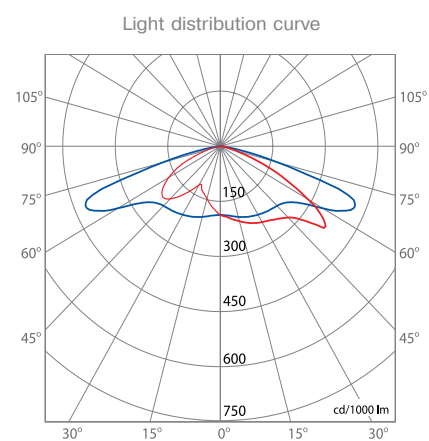

Modern Soul LED

| Code | Power, W | Light flux, lm | Weight, kg |
|------------|----------|----------------|------------|
| SOUL 4LED | 32 | 4300 | 13,00 |
| SOUL 8LED | 64 | 8600 | 13,08 |
| SOUL 12LED | 96 | 12900 | 13,26 |
| SOUL 16LED | 128 | 17200 | 13,35 |
| SOUL 20LED | 160 | 21500 | 13,85 |
| SOUL 24LED | 192 | 25800 | 13,95 |

Luminous intensity diagrams, lx

LED 12x1W

LED 24x1W

LED 36x1W

LED 48x1W

LED 60x1W