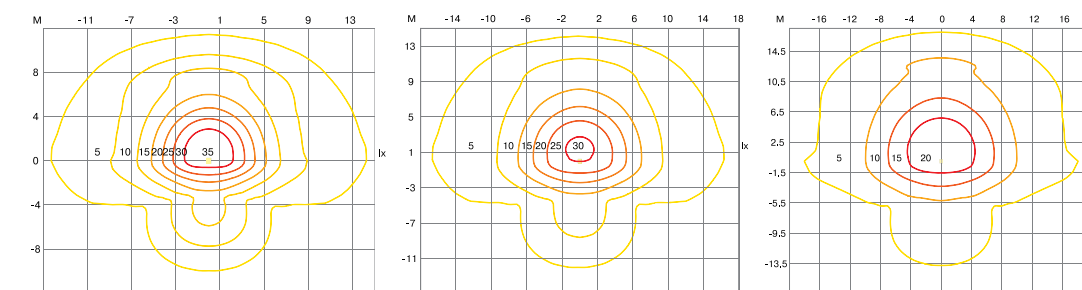

Modern Soul LED

| Code | Power, W | Light flux, lm | Weight, kg |
|------------|----------|----------------|------------|
| SOUL 4LED | 32 | 4300 | 13,00 |
| SOUL 8LED | 64 | 8600 | 13,08 |
| SOUL 12LED | 96 | 12900 | 13,26 |
| SOUL 16LED | 128 | 17200 | 13,35 |
| SOUL 20LED | 160 | 21500 | 13,85 |
| SOUL 24LED | 192 | 25800 | 13,95 |

Luminous intensity diagrams, lx

LED 12x1W

LED 24x1W

LED 36x1W

LED 48x1W

LED 60x1W